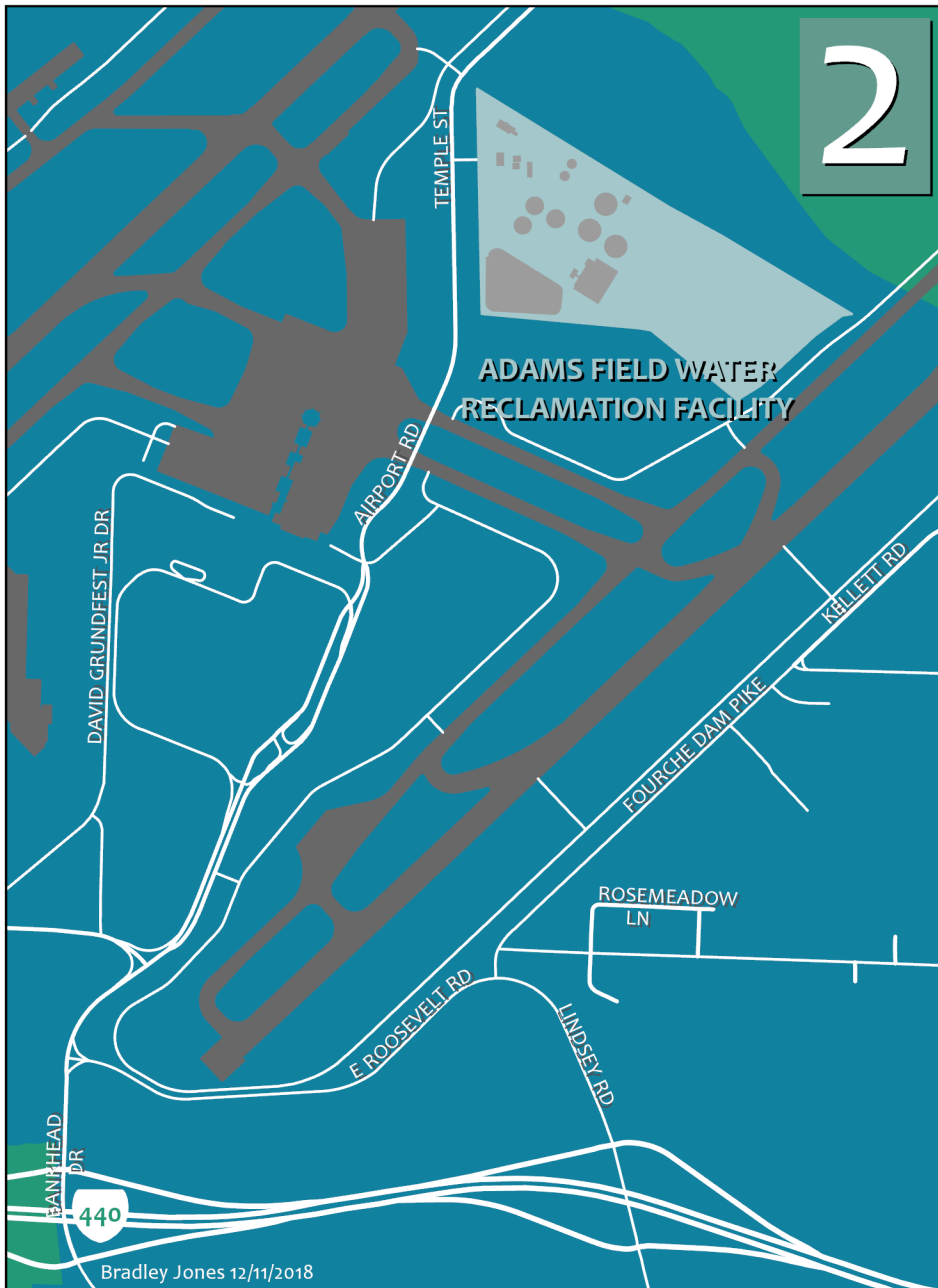

LITTLE ROCK  
**Water Reclamation  
Authority**  
ONE WATER.  
ONE FUTURE.

## FACILITIES

1. **Fourche Creek Water Reclamation Facility**  
9500 Birdwood Dr, Little Rock, AR 72206
2. **Adams Field Water Reclamation Facility**  
1001 Temple St, Little Rock, AR 72202
- 3a. **Clearwater Administration Building**  
11 Clearwater Dr, Little Rock, AR 72204
- 3b. **Clearwater Maintenance Facility**  
5300 S Shackelford Rd, Little Rock, AR 72204
4. **Little Maumelle Water Reclamation Facility**  
24924 Chenal Pkwy, Little Rock, AR 72223
5. **Scott Hamilton Peak Flow Facility**  
5200 Scott Hamilton Dr, Little Rock, AR 72209