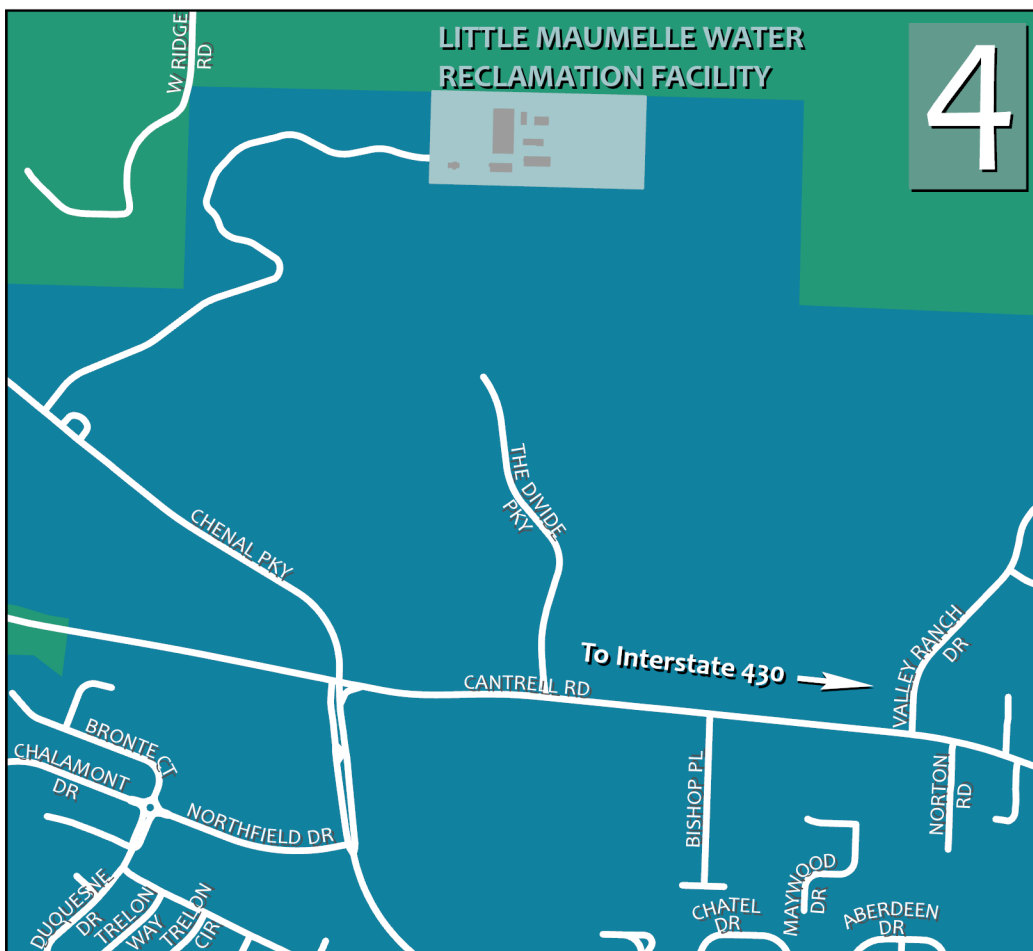

LITTLE ROCK  
**Water Reclamation  
Authority**  
ONE WATER.  
ONE FUTURE.

## FACILITIES

1. **Fourche Creek Water Reclamation Facility**  
9500 Birdwood Dr, Little Rock, AR 72206
2. **Adams Field Water Reclamation Facility**  
1001 Temple St, Little Rock, AR 72202
- 3a. **Clearwater Administration Building**  
11 Clearwater Dr, Little Rock, AR 72204
- 3b. **Clearwater Maintenance Facility**  
5300 S Shackelford Rd, Little Rock, AR 72204
4. **Little Maumelle Water Reclamation Facility**  
24924 Chenal Pkwy, Little Rock, AR 72223
5. **Scott Hamilton Peak Flow Facility**  
5200 Scott Hamilton Dr, Little Rock, AR 72209