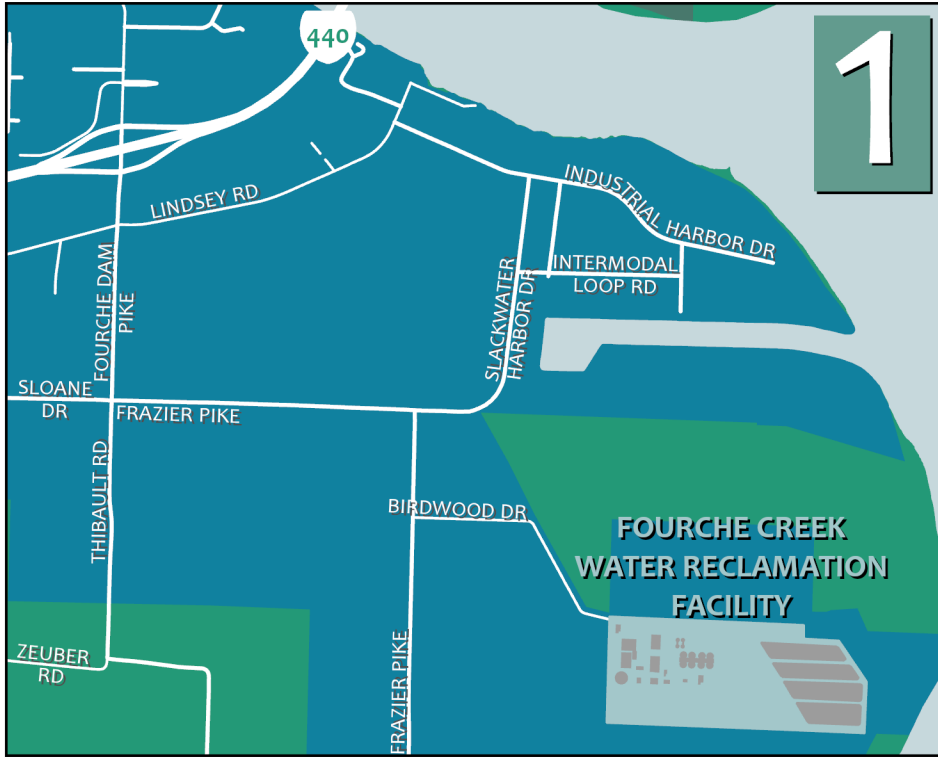

LITTLE ROCK  
**Water Reclamation  
Authority**  
ONE WATER.  
ONE FUTURE.

## FACILITIES

1. **Fourche Creek Water Reclamation Facility**  
9500 Birdwood Dr, Little Rock, AR 72206
2. **Adams Field Water Reclamation Facility**  
1001 Temple St, Little Rock, AR 72202
- 3a. **Clearwater Administration Building**  
11 Clearwater Dr, Little Rock, AR 72204
- 3b. **Clearwater Maintenance Facility**  
5300 S Shackelford Rd, Little Rock, AR 72204
4. **Little Maumelle Water Reclamation Facility**  
24924 Chenal Pkwy, Little Rock, AR 72223
5. **Scott Hamilton Peak Flow Facility**  
5200 Scott Hamilton Dr, Little Rock, AR 72209